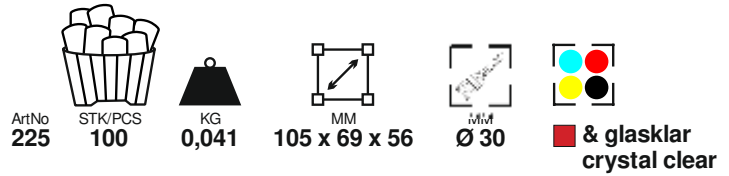

Pill box with inside four compartments.

Heart-Boxx

2-teilige Box in Rot oder Glasklar.

Heart-shaped box in two parts in red or crystal clear.

Top Hat

Flaschenkühler, Blumentopf, Bonbonniere, Tischmülleimer.