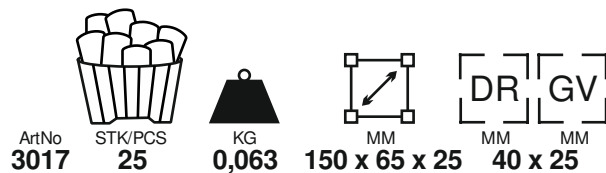

Serviettenhalter

Edelstahl, poliert.

Napkin holder, stainless steel polished.